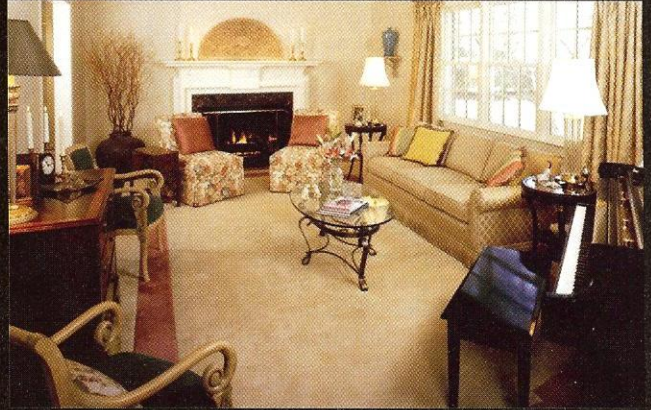

STEINER SCHELFE

RESIDENTIAL / COMMERCIAL INTERIOR DESIGN

304-F WEST MILLBROOK RD. / RALEIGH, NC 27609
 VOICE: 845.5151 ■ FAX: 845.5154
 steinerschelfe@mindspring.com

INTERIOR DESIGN
 REMODELING DESIGN

Please visit our online portfolio at
www.steinerschelfe.com

Experience
 the World

*Orchids by Nel
 Interiors by Elly Denecke*

at Ease

Home Furnishings and Accessories
 9800 Leesville Road
 Leesville Towne Centre
 Raleigh

919.845.3344

PALECEK